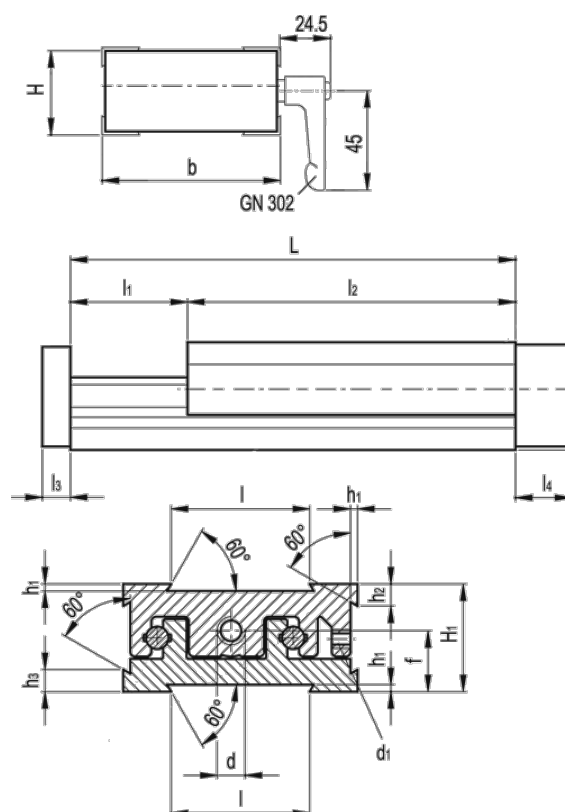

Data Sheet

Article number: 20783010

Description: Adjustable slide unit
GN 900-50-95-25-S-2

Measures

| | |
|----------|----------------|
| b = 50 | h3 = 7.0 |
| d = M6x1 | l = 30 |
| d1 = M4 | L - l1 = 95-25 |
| f = 13.0 | l2 = 70 |
| H = 23.0 | l3 = 6 |
| h1 = 1.5 | l4 = 12 |
| H1 = 23 | |
| h2 = 4.5 | |